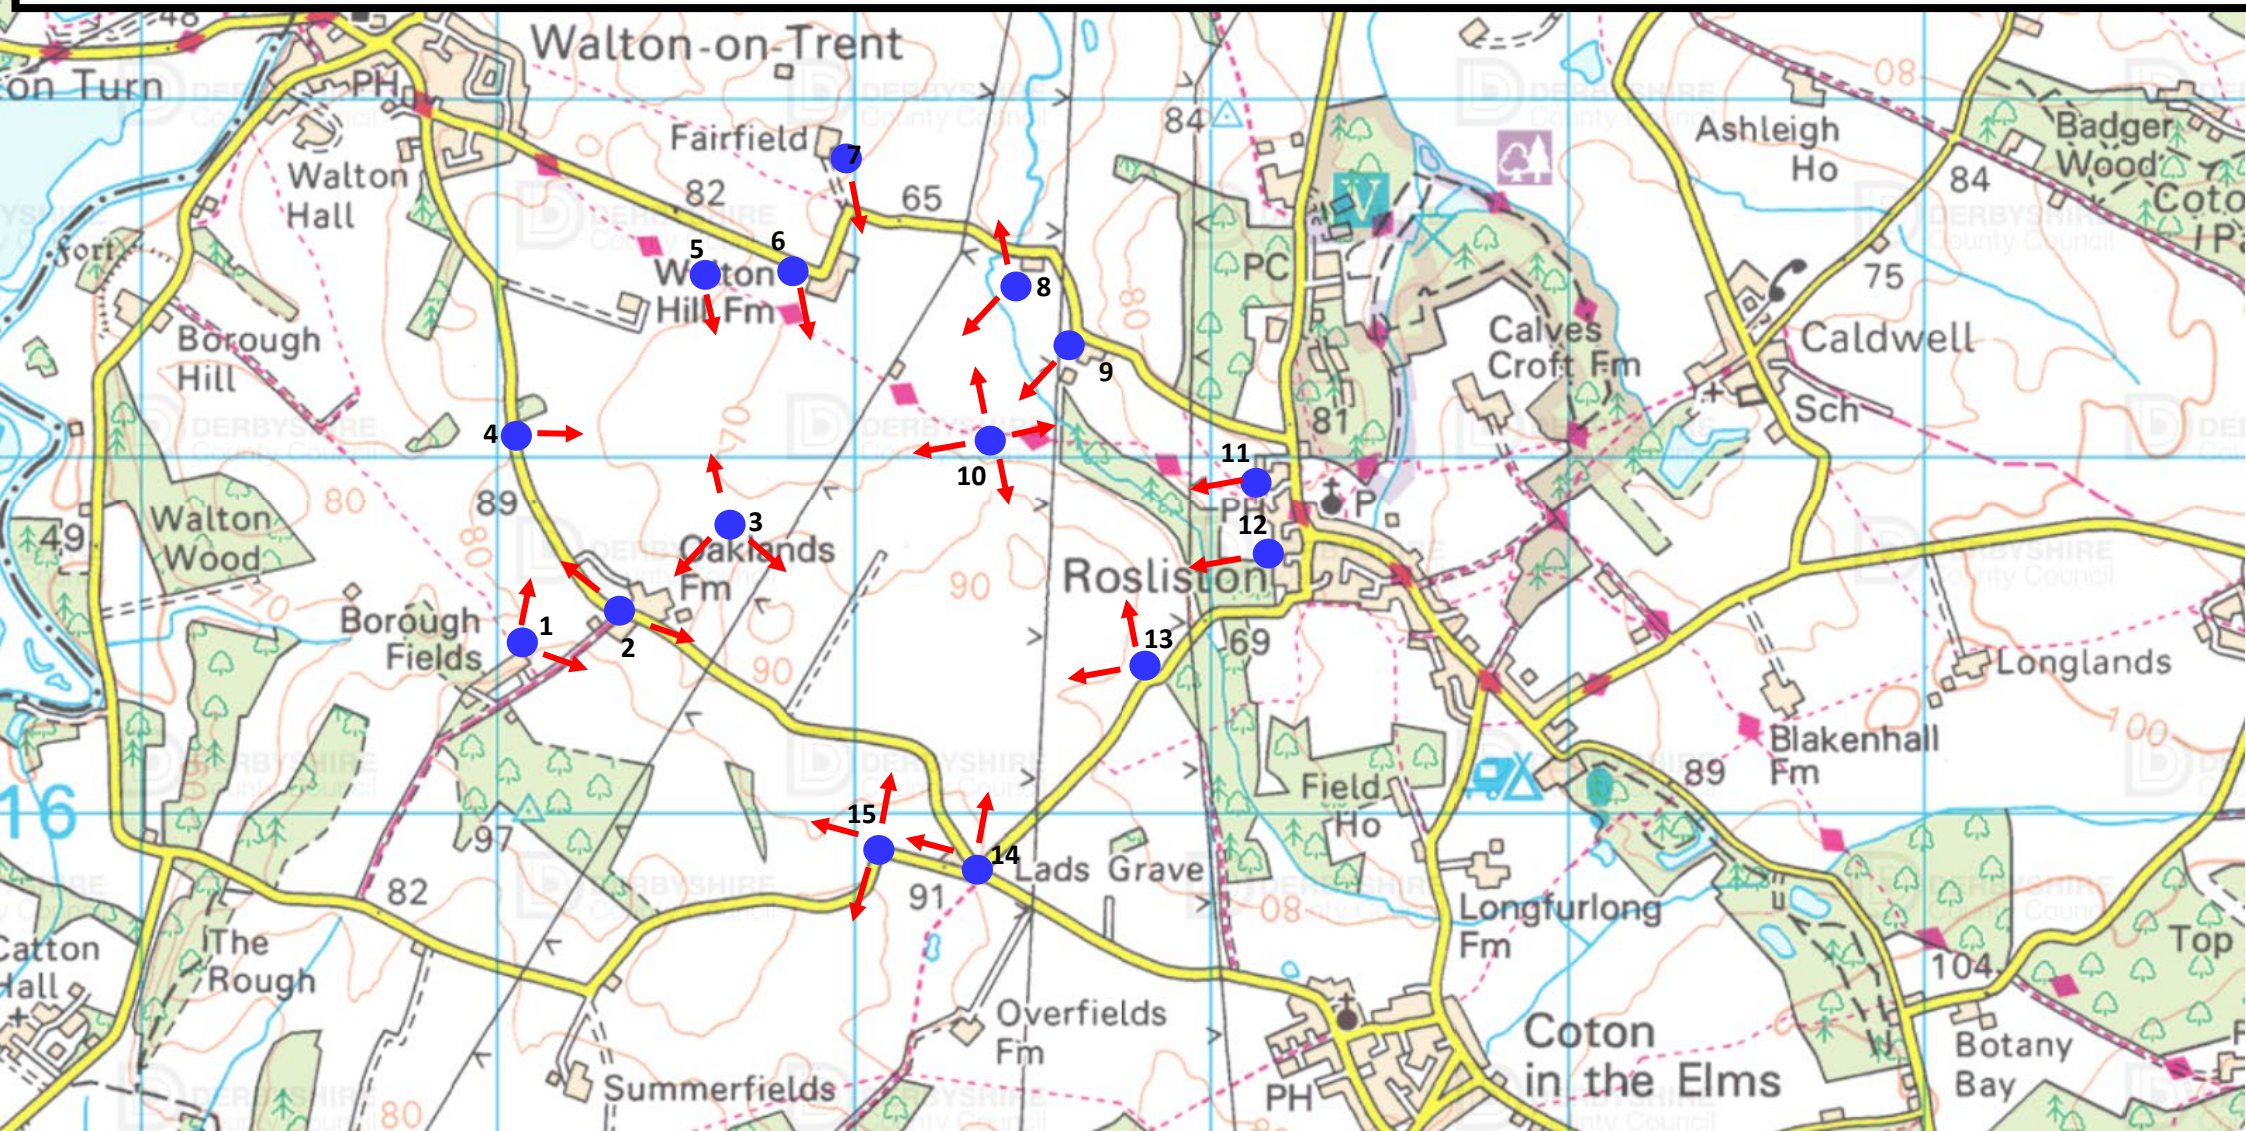

11	The Chase, Rosliston	View of site	Impact of development on landscape	No
12	The Glebe, Rosliston	View of site	Impact of development on landscape	Yes
13	Land west of Thompsons Wood, Catton Lane, Rosliston	View of site	Impact of development on landscape	No
14	East of Ladsgrave Cottage, Coton Road, Walton-on-Trent	View of site	Impact of development on landscape	No
15	Unnamed road west of Coton Road, Walton-upon-Trent	View of site	Impact of development on landscape	No
16	Coton Road, Walton-upon-Trent	View of site	Impact of development on landscape	No

Oaklands Farm Solar – Suggested Site Inspection Locations

PINS Reference Number: EN010122

South Derbyshire District Council

(Map extracted from DCC Mapping Portal)